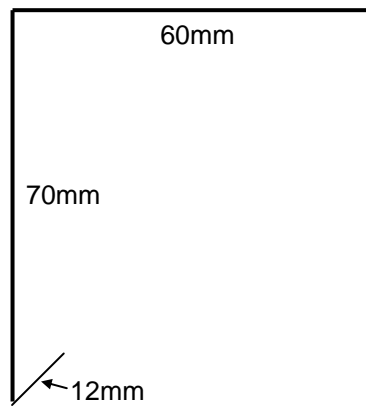

Ruvitex UK Ltd

TRIM & RESTRAINT BAR

TECHNICAL DATASHEET

70mm PREFAB DRIP TRIM

Bundle of 5 @ 2m lengths.

Product code: DT7052

70mm PREFAB DRIP TRIM

90mm CHECK TRIM

Bundle of 5 @ 2m lengths.

Product code: CKT9052

90mm CHECK TRIM

RUVITEX UK LTD

Merton House
38 Merton Way
West Molesey
Surrey KT8 1PQ

Phone: +44 (0) 208 941 4298
Mobile: +44 (0) 7939 353595
Fax: +44 (0) 872 115 3075
E-mail: info@ruvitex.co.uk
Web: www.ruvitex.co.uk

Ruvitex UK Ltd

TRIM & RESTRAINT BAR

TECHNICAL DATASHEET

CHASE TRIM

Bundle of 5 @ 2m lengths.

Product code: CT52

CHASE TRIM

RESTRAINT BAR