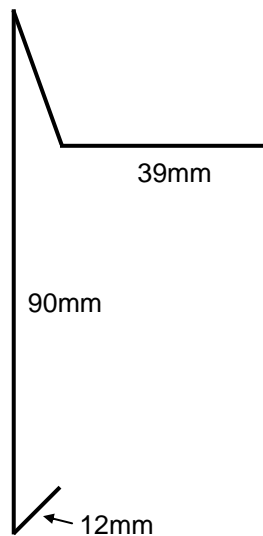

Ruvitex UK Ltd

TRIM & RESTRAINT BAR

TECHNICAL DATASHEET

70mm PREFAB DRIP TRIM

Bundle of 5 @ 2m lengths.

Product code: DT7052

70mm PREFAB DRIP TRIM

90mm CHECK TRIM

Bundle of 5 @ 2m lengths.

Product code: CKT9052

90mm CHECK TRIM

RUVITEX UK LTD

Merton House
38 Merton Way
West Molesey
Surrey KT8 1PQ

Phone: +44 (0) 208 941 4298
Mobile: +44 (0) 7939 353595
Fax: +44 (0) 872 115 3075
E-mail: info@ruvitex.co.uk
Web: www.ruvitex.co.uk

Ruvitex UK Ltd

TRIM & RESTRAINT BAR

TECHNICAL DATASHEET

CHASE TRIM

Bundle of 5 @ 2m lengths.

Product code: CT52

CHASE TRIM

RESTRAINT BAR