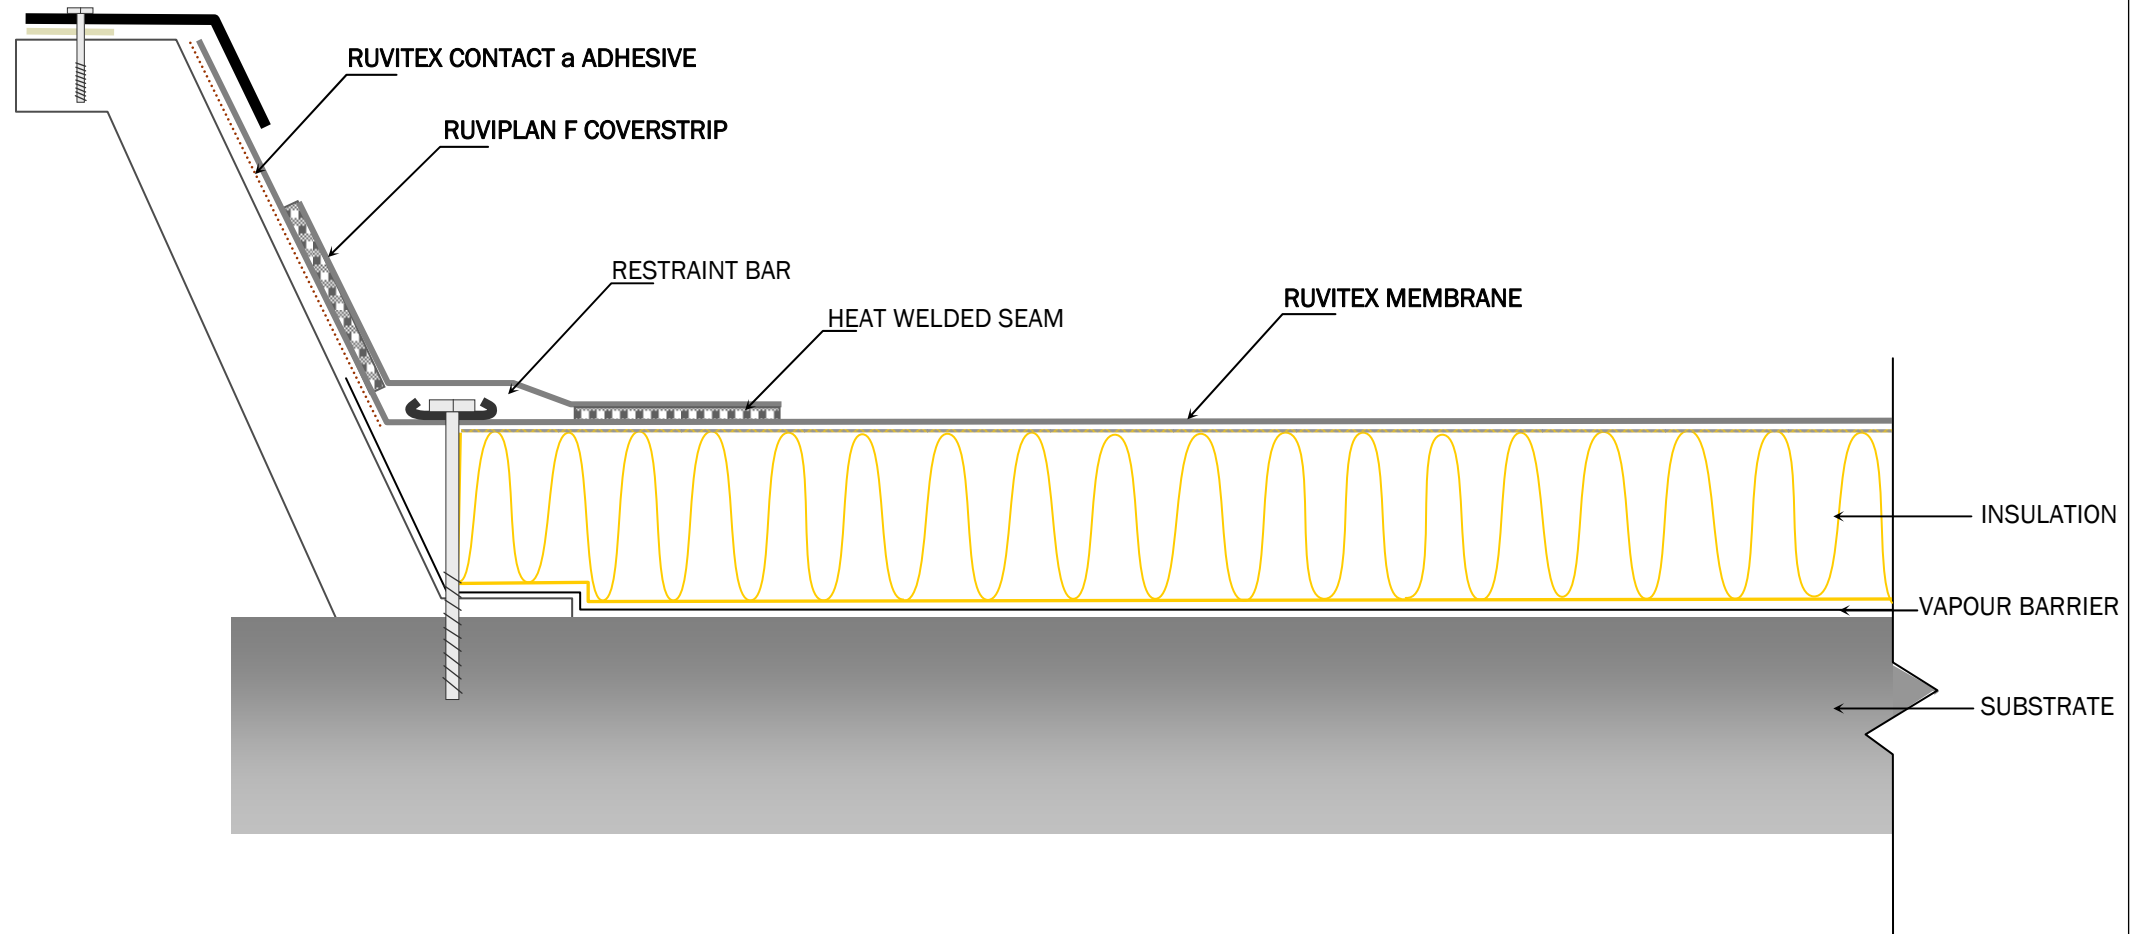

Not shown to scale

NB: Details are project dependant and may vary from those shown here

Roof light kerb (Mech fix)

Rev 01 11

15/12/11