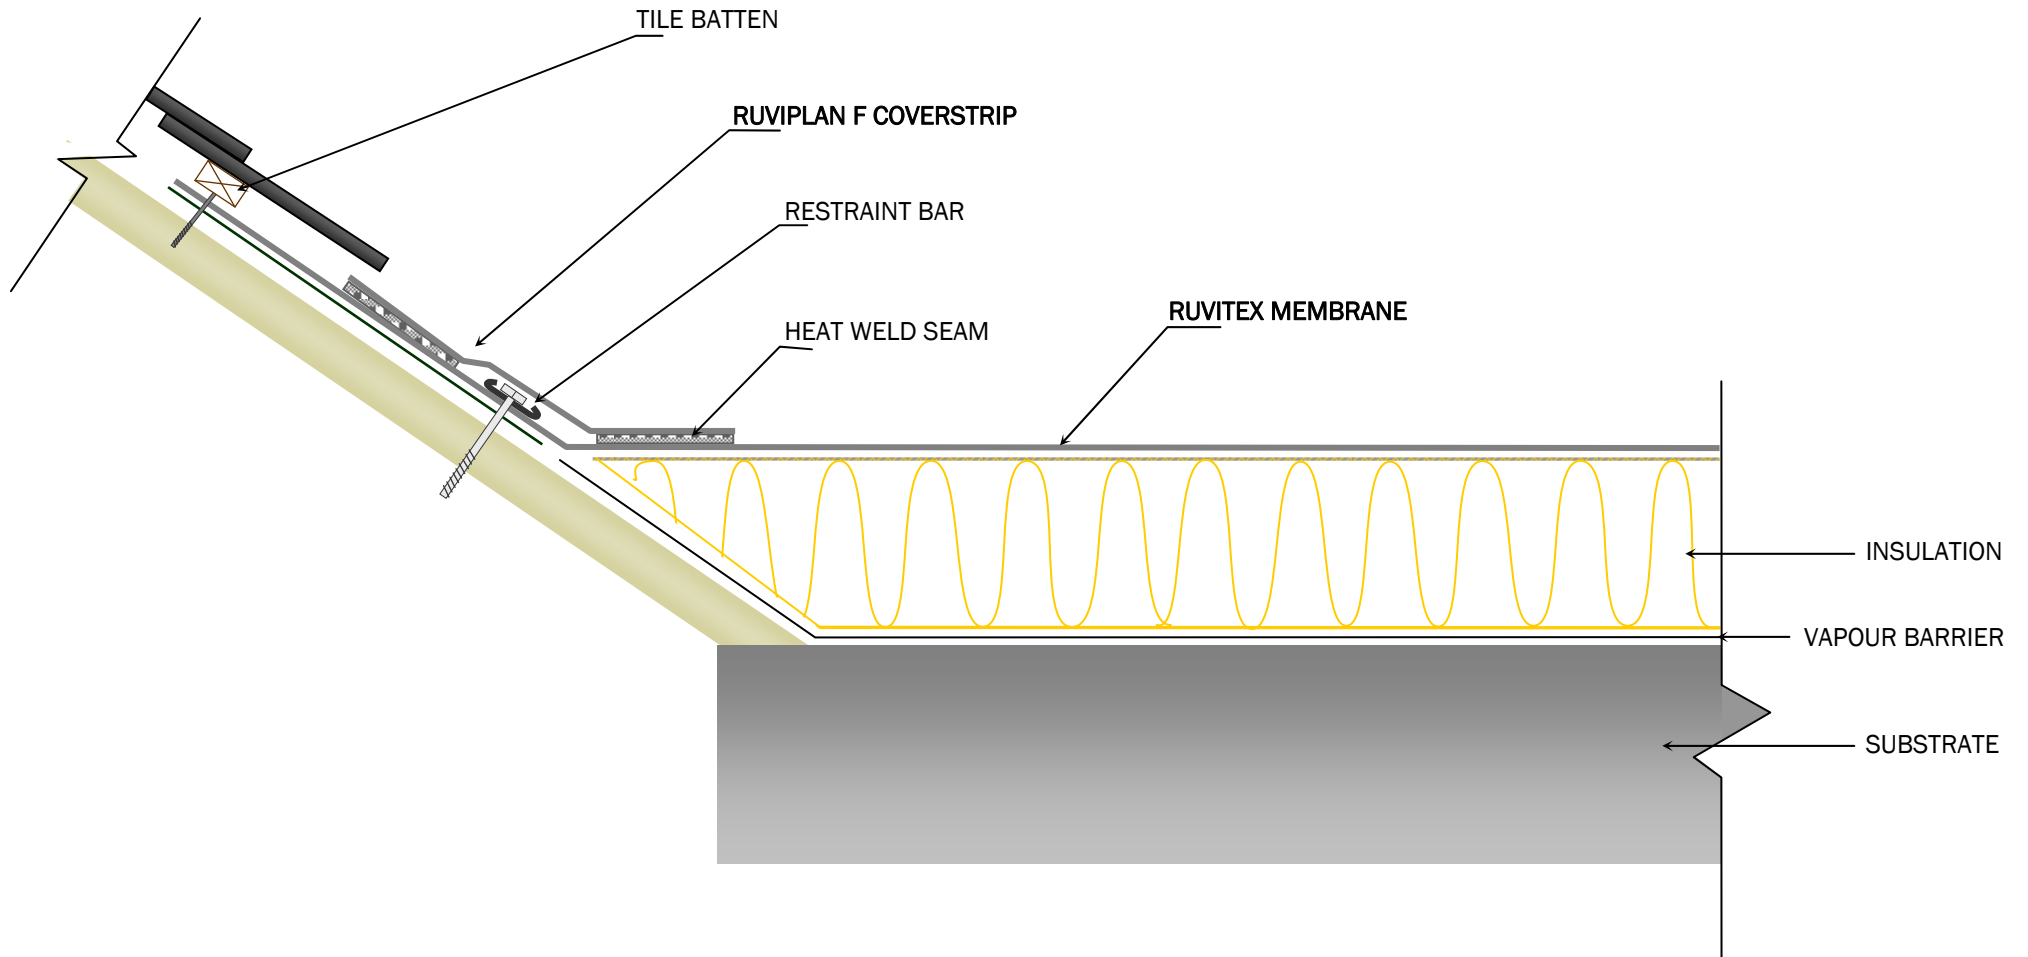

Not shown to scale

NB: Details are project dependant and may vary from those shown here

Pitched roof termination (Mech fix)

Rev 01 11

21/12/11