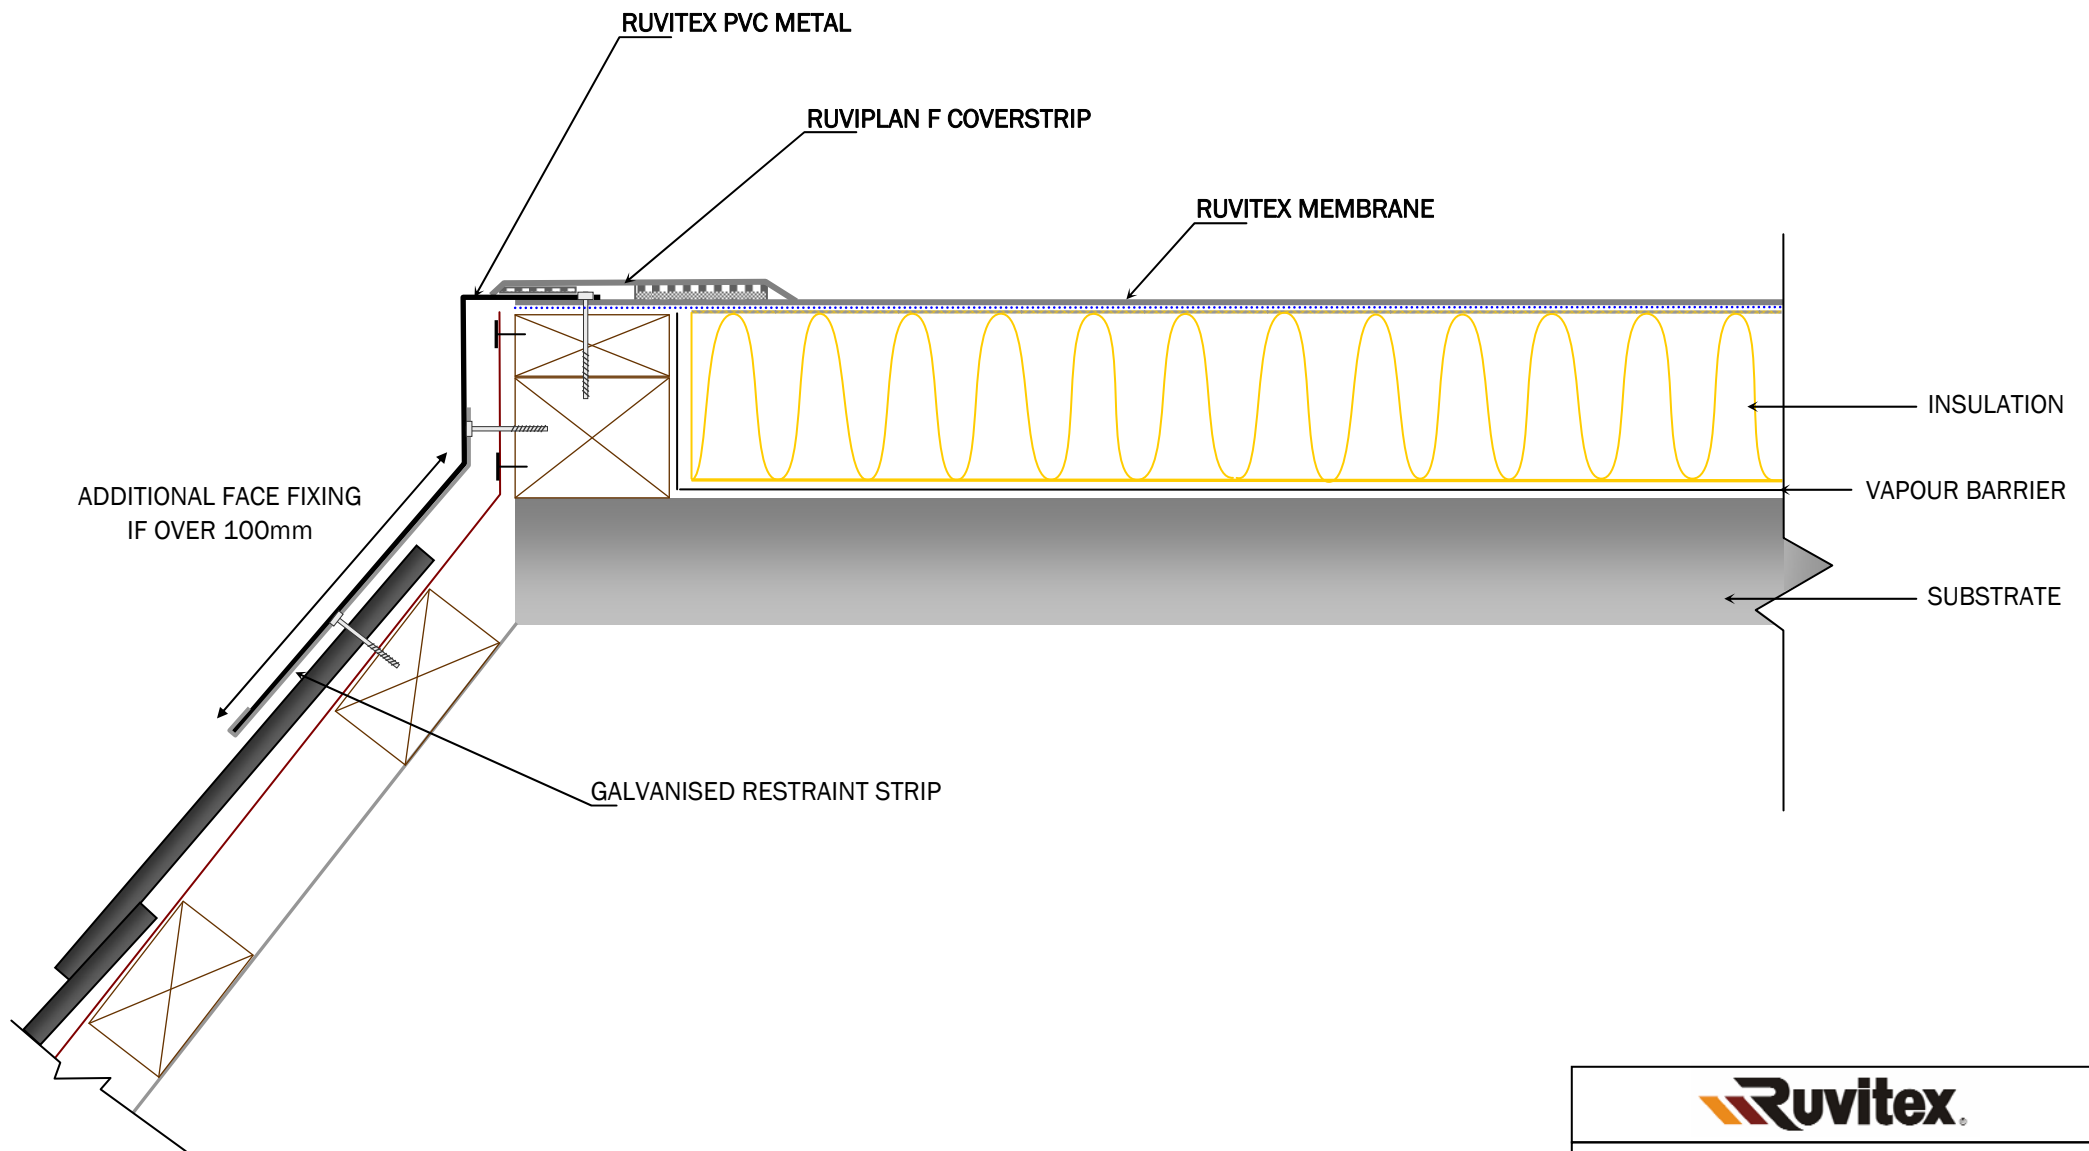

Not shown to scale

NB: Details are project dependant and may vary from those shown here

Mansard to slate/tiles (Mech Fix)

Rev 01 11

21/12/11