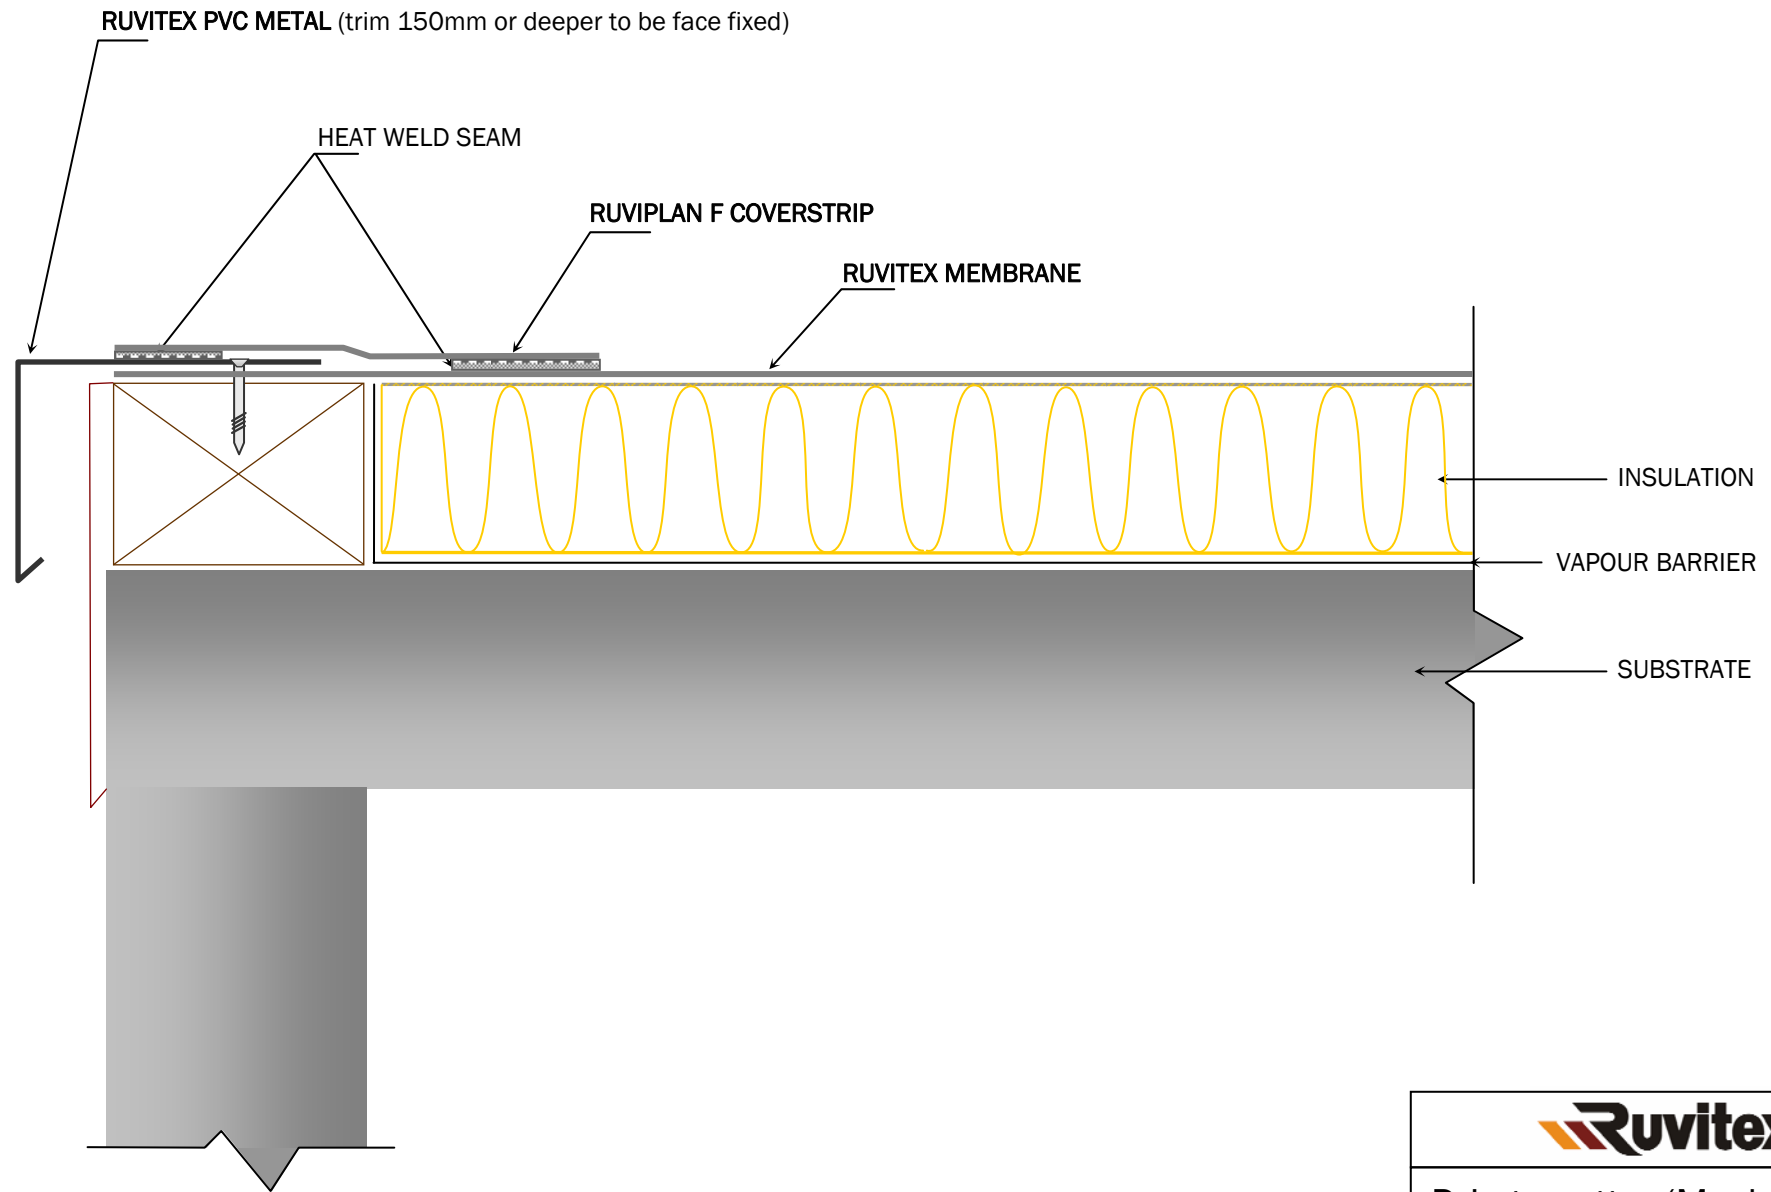

Not shown to scale

NB: Details are project dependant and may vary from those shown here

Drip to gutter (Mech fix)

Rev 01 11

21/12/11