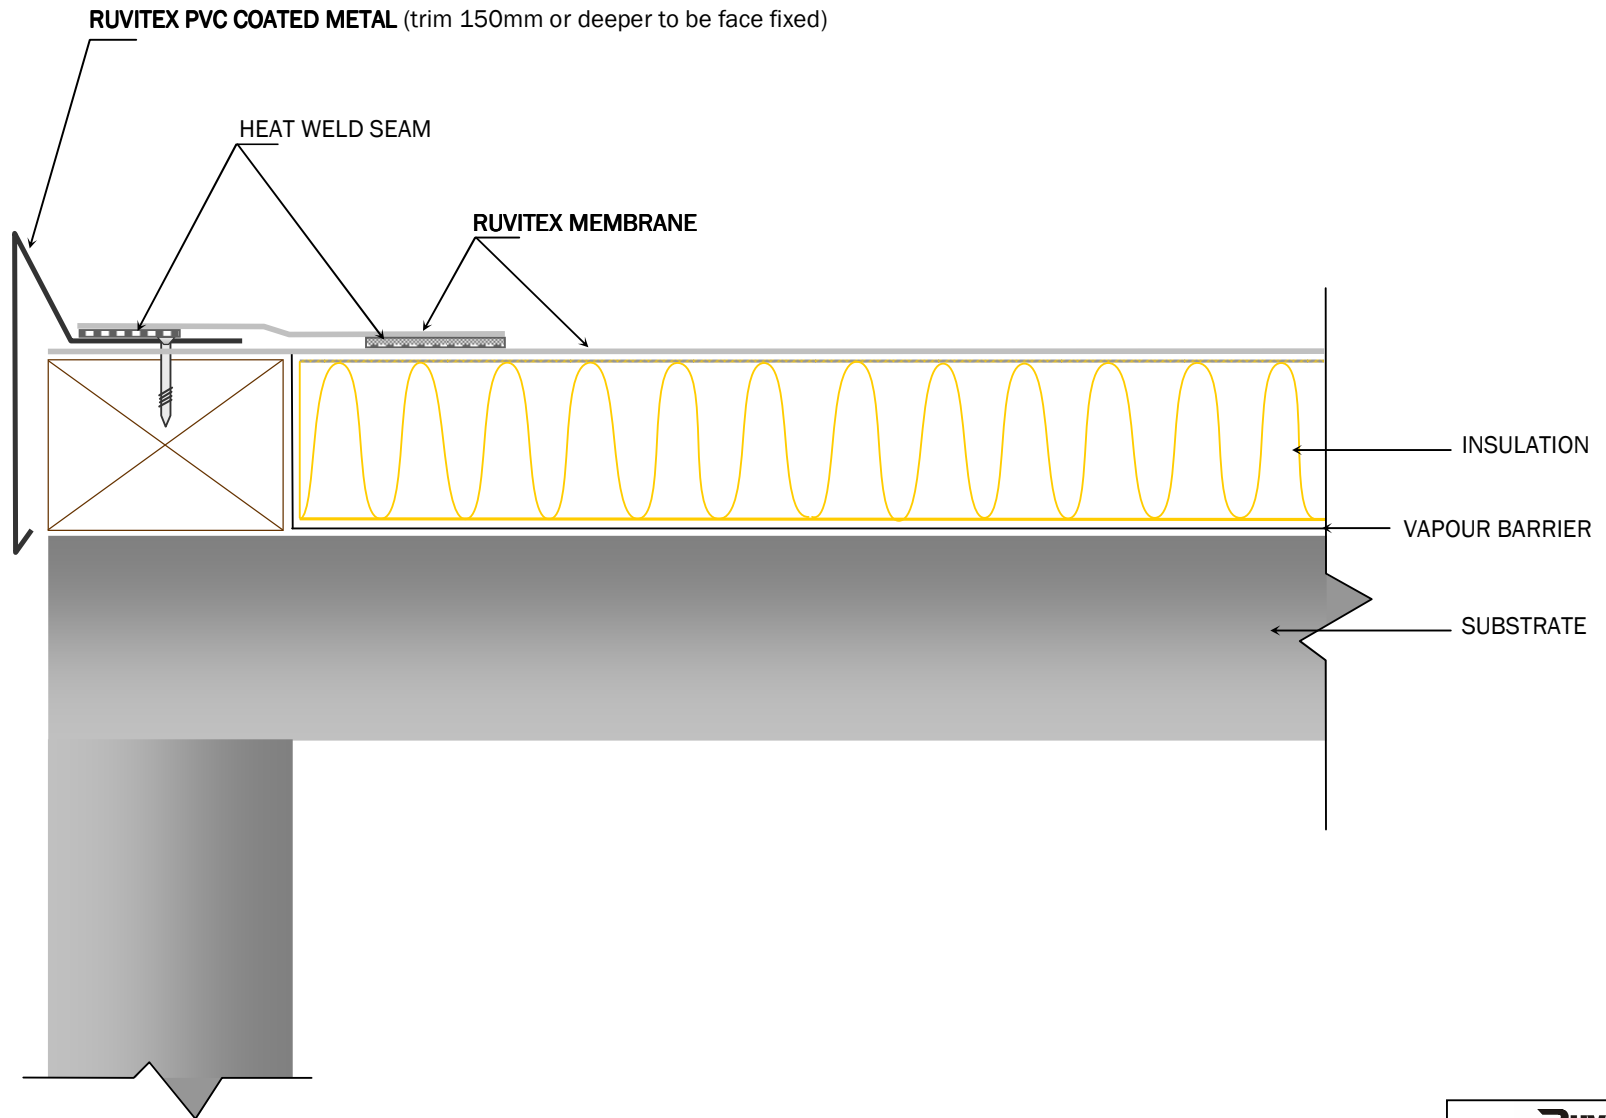

Not shown to scale

NB: Details are project dependant and may vary from those shown here

Ruvitex

Check trim

Rev 01 10

27/01/10