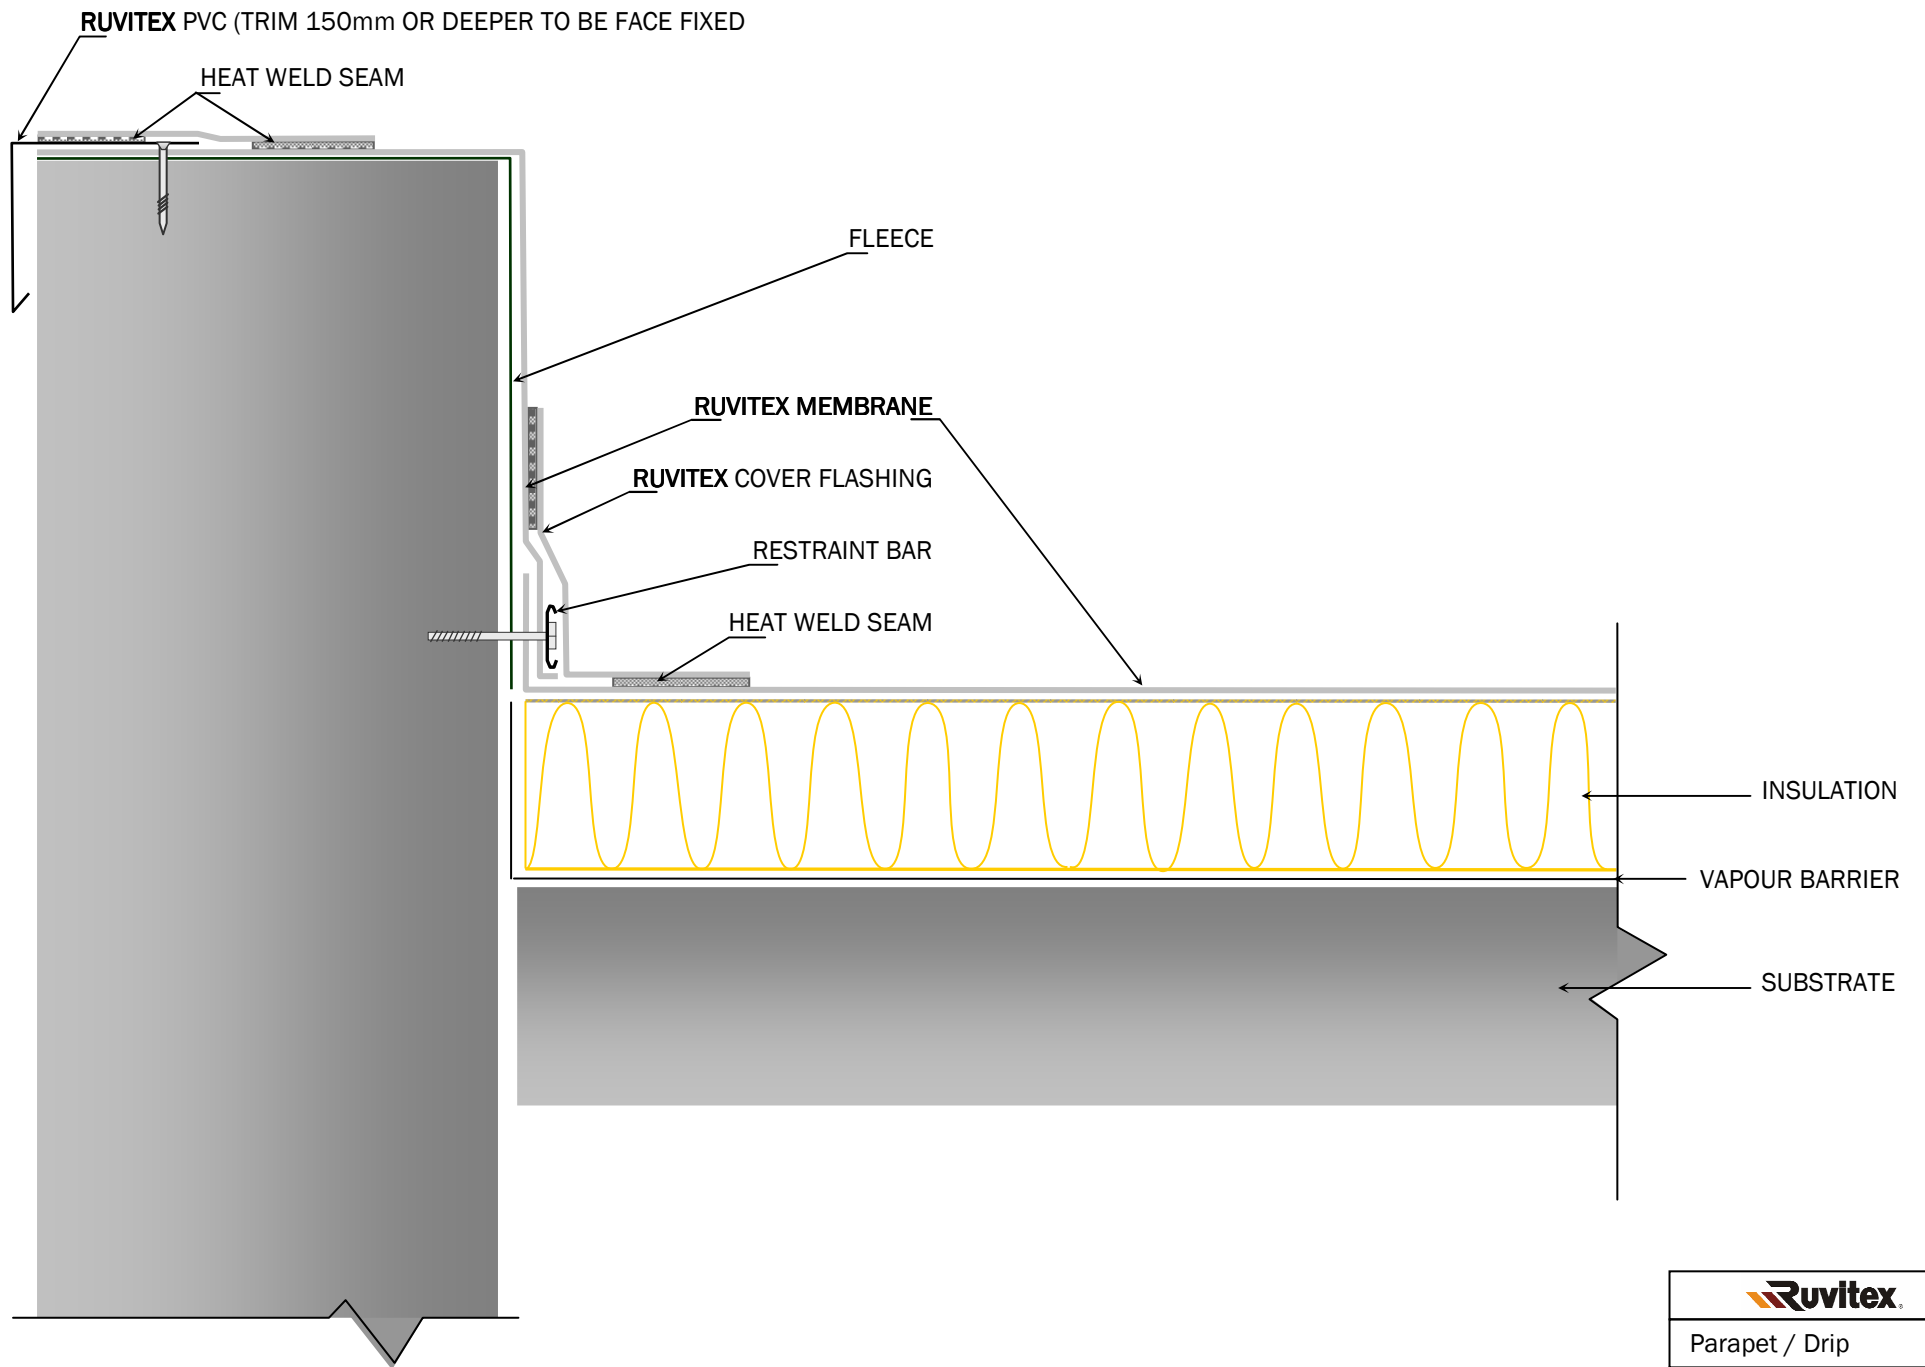

Not shown to scale

NB: Details are project dependant and may vary from those shown here

	
Parapet / Drip	
Rev 01 09	17/12/09