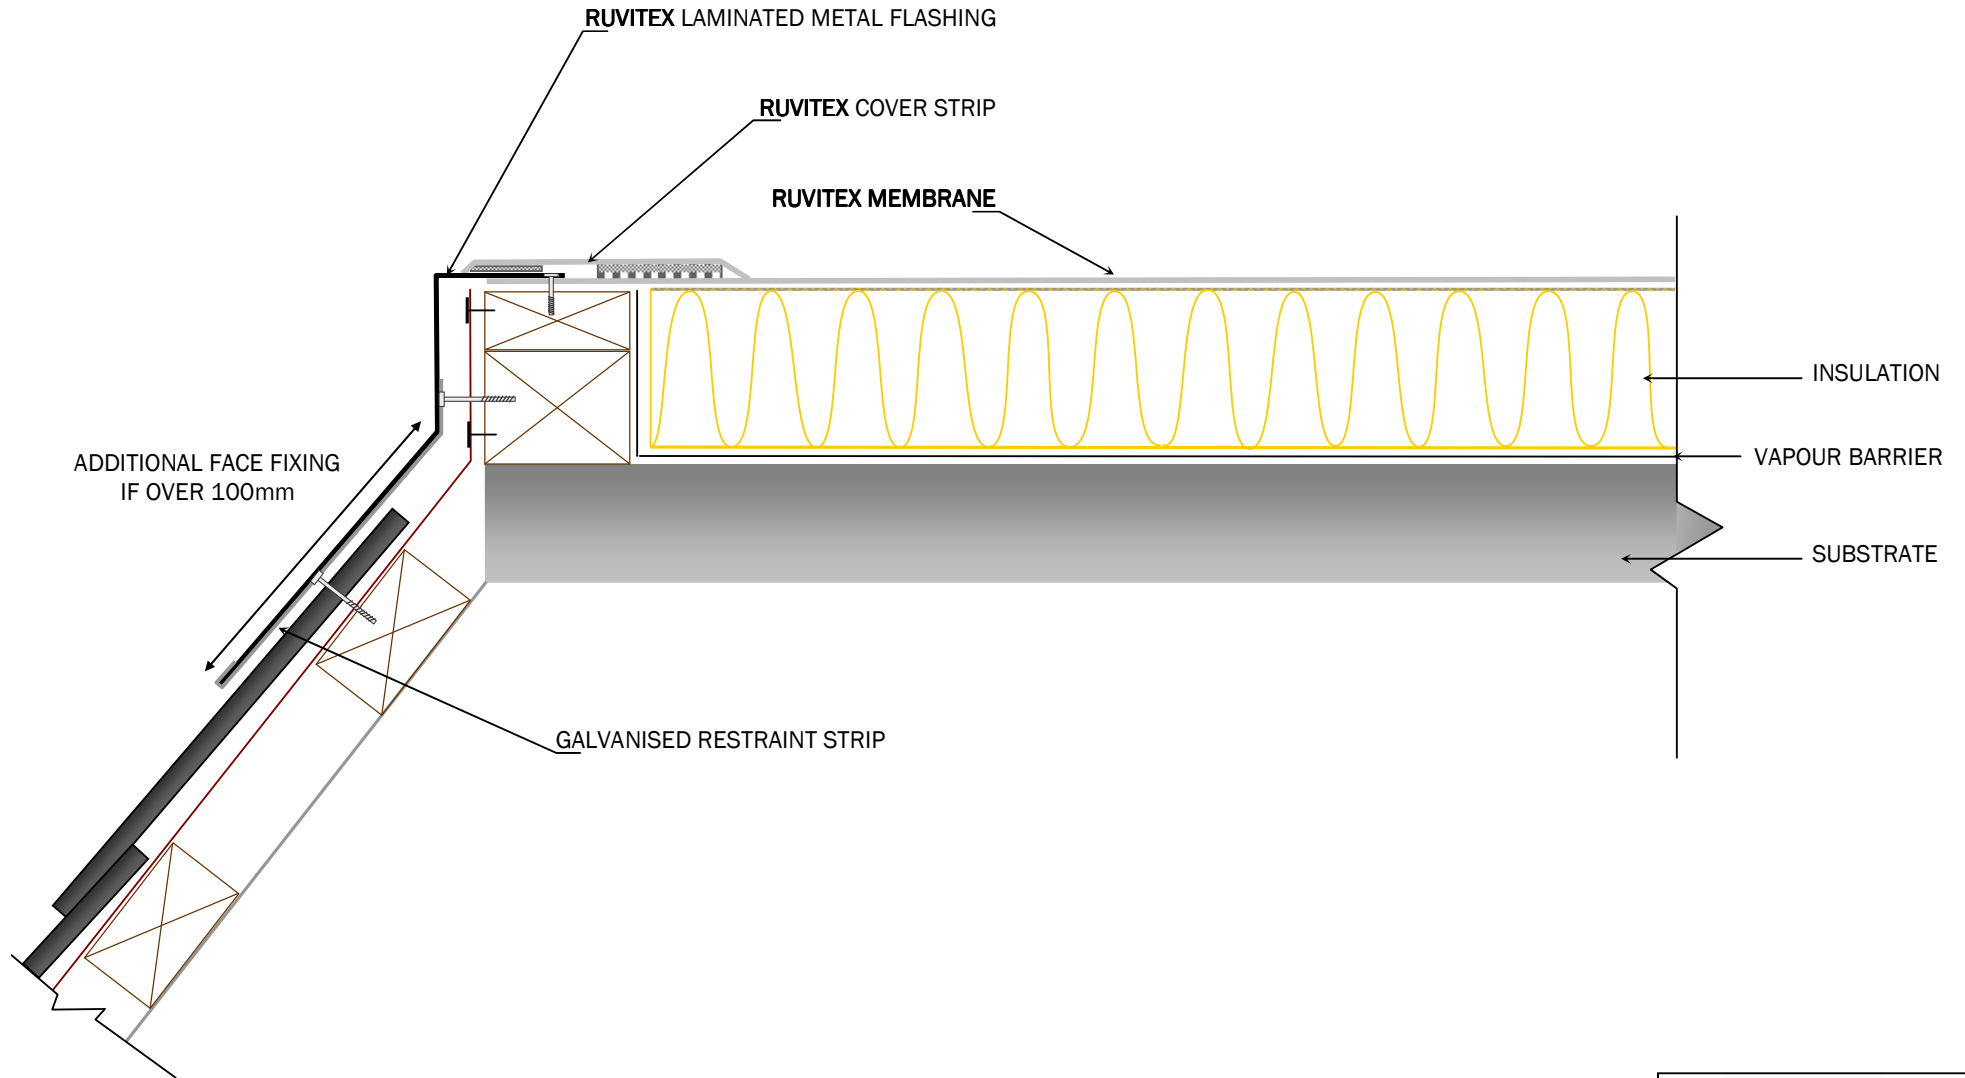

Not shown to scale

NB: Details are project dependant and may vary from those shown here

Ruvitex

Mansard to slate/tiles

Rev 02 09

28/12/09