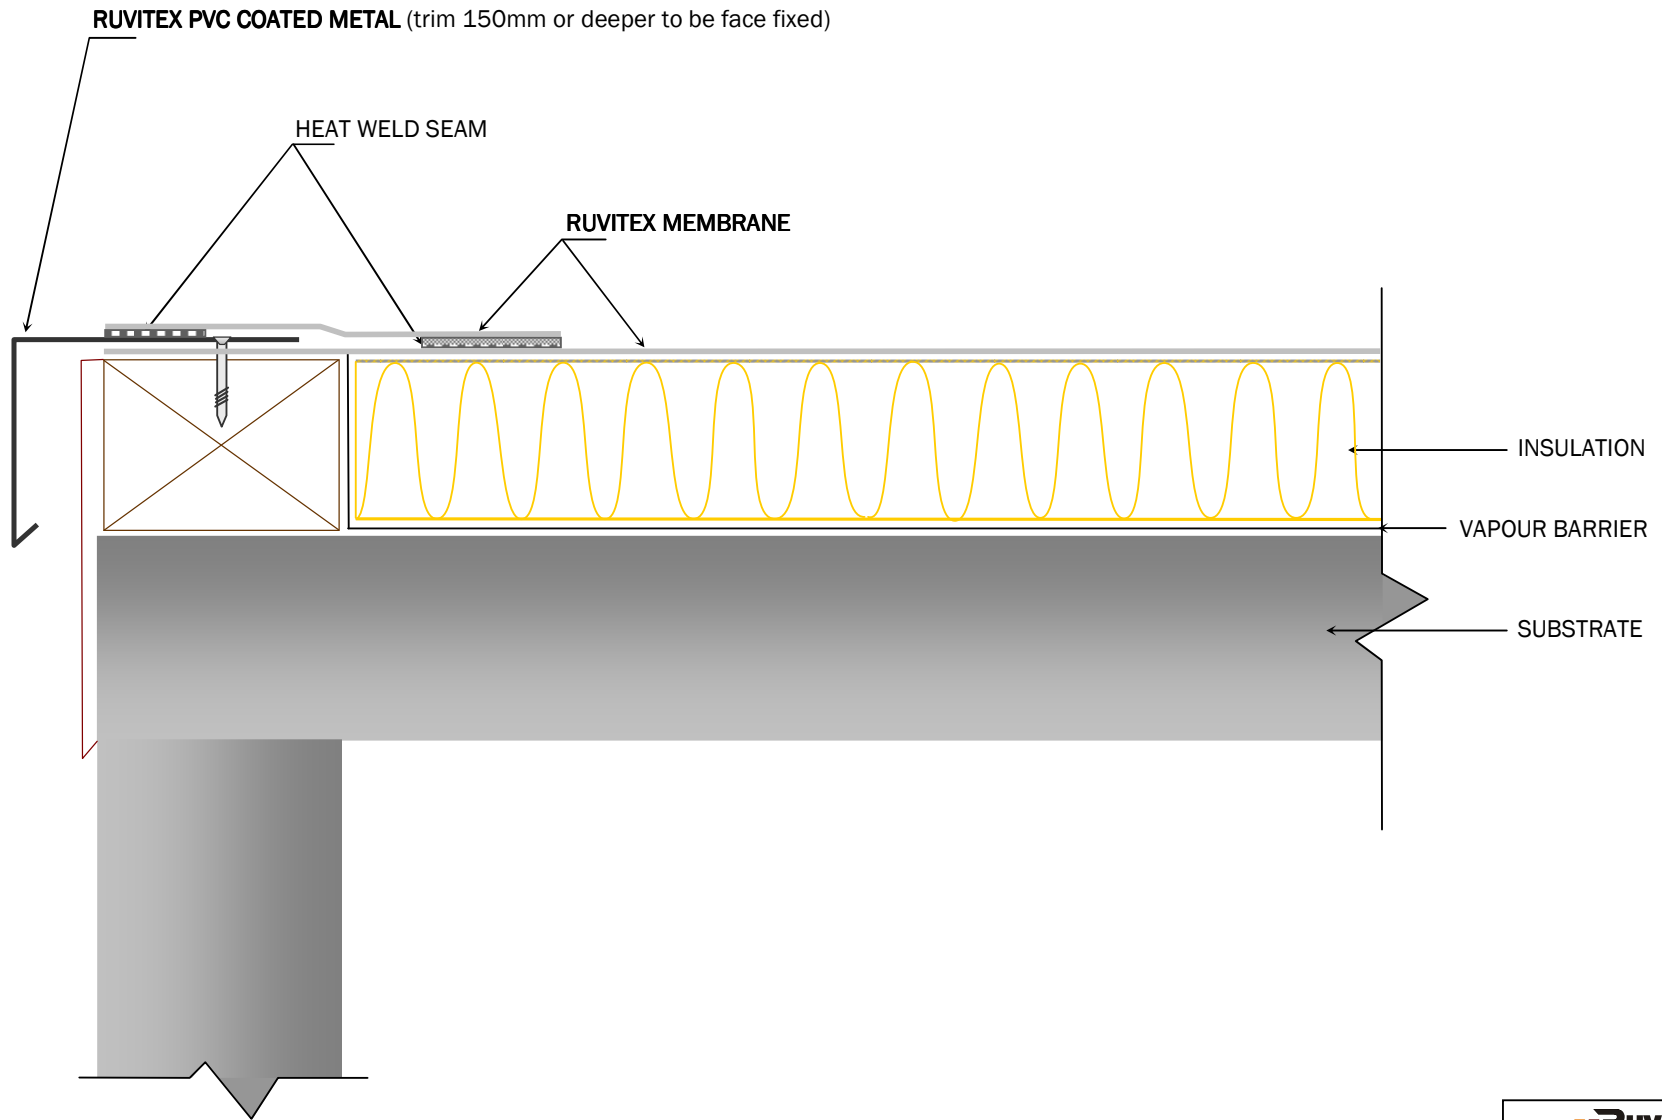

Not shown to scale

NB: Details are project dependant and may vary from those shown here

**Ruvitex**

Drip to gutter

Rev 02 09

28/12/09